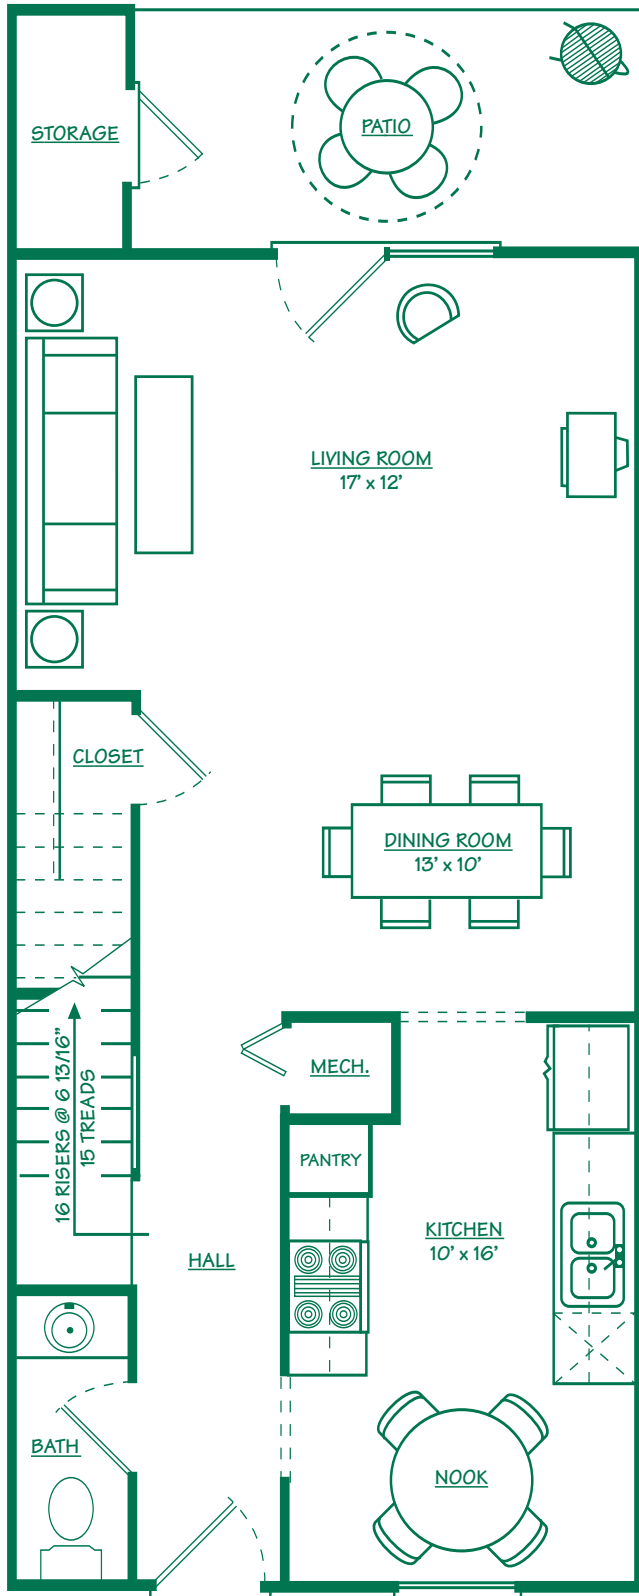

The Baron

2 Bedroom & 2 1/2 Bath • 1,329 Square Feet

FIRST FLOOR

SECOND FLOOR

\$_____ Per Month