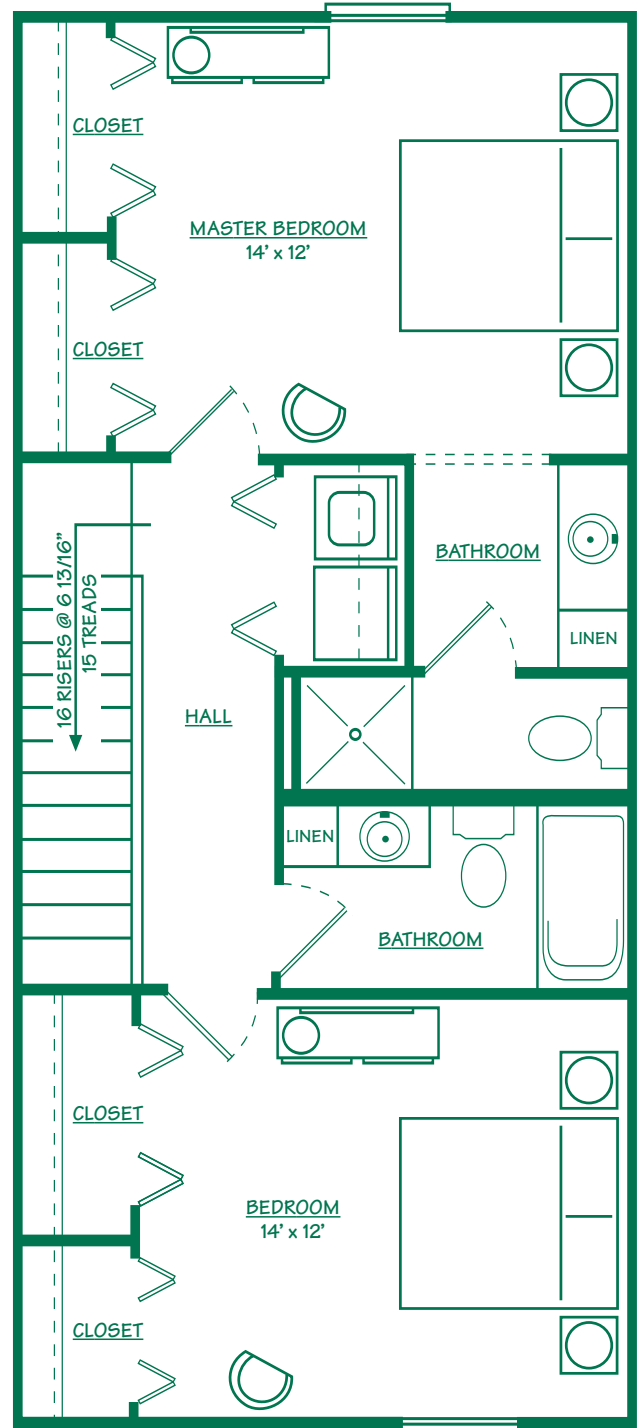

The Baron

2 Bedroom & 2 1/2 Bath • 1,329 Square Feet

FIRST FLOOR

SECOND FLOOR

\$_____ Per Month