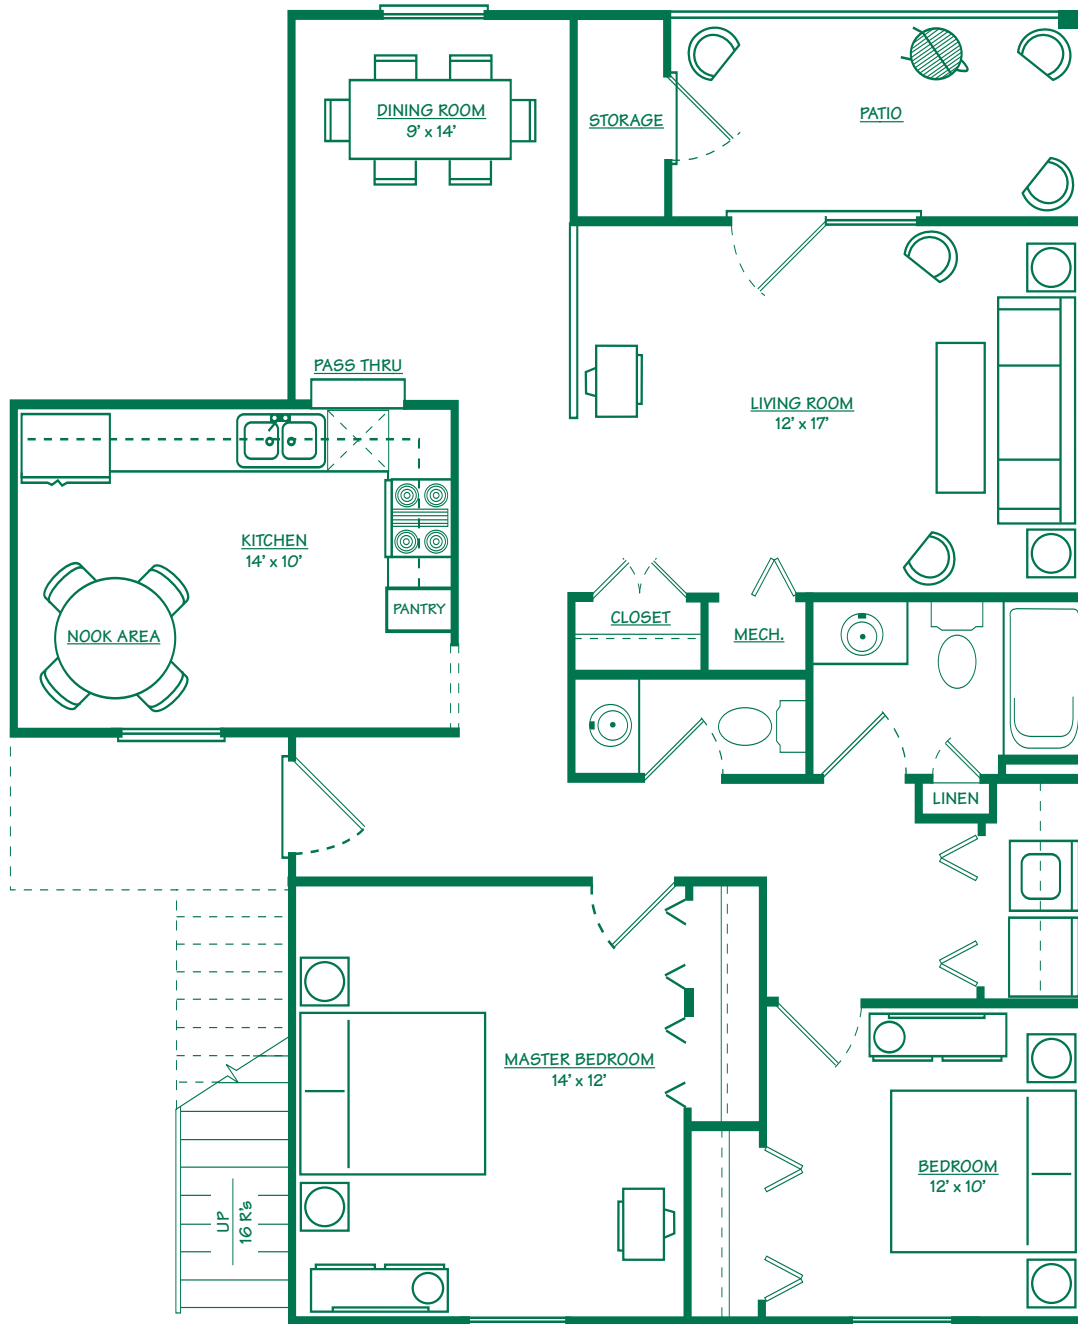

# The Heritage

2 Bedroom & 1 1/2 Bath • 1,048 Square Feet

\$ \_\_\_\_\_ Per Month

EQUAL HOUSING  
OPPORTUNITY